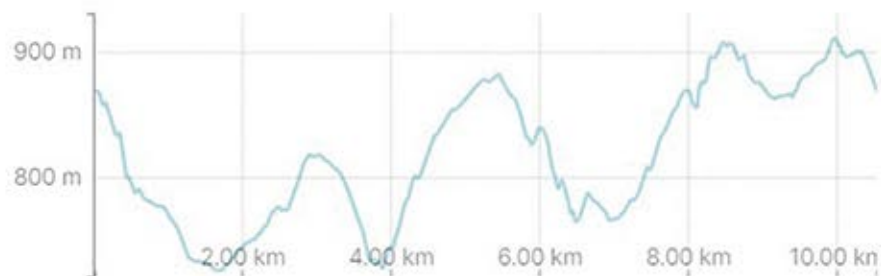

DURONIA

TAPPA 4

 **10.5 km**
Distance

477 m Ascent **476 m** Descent

MOLISE ↑