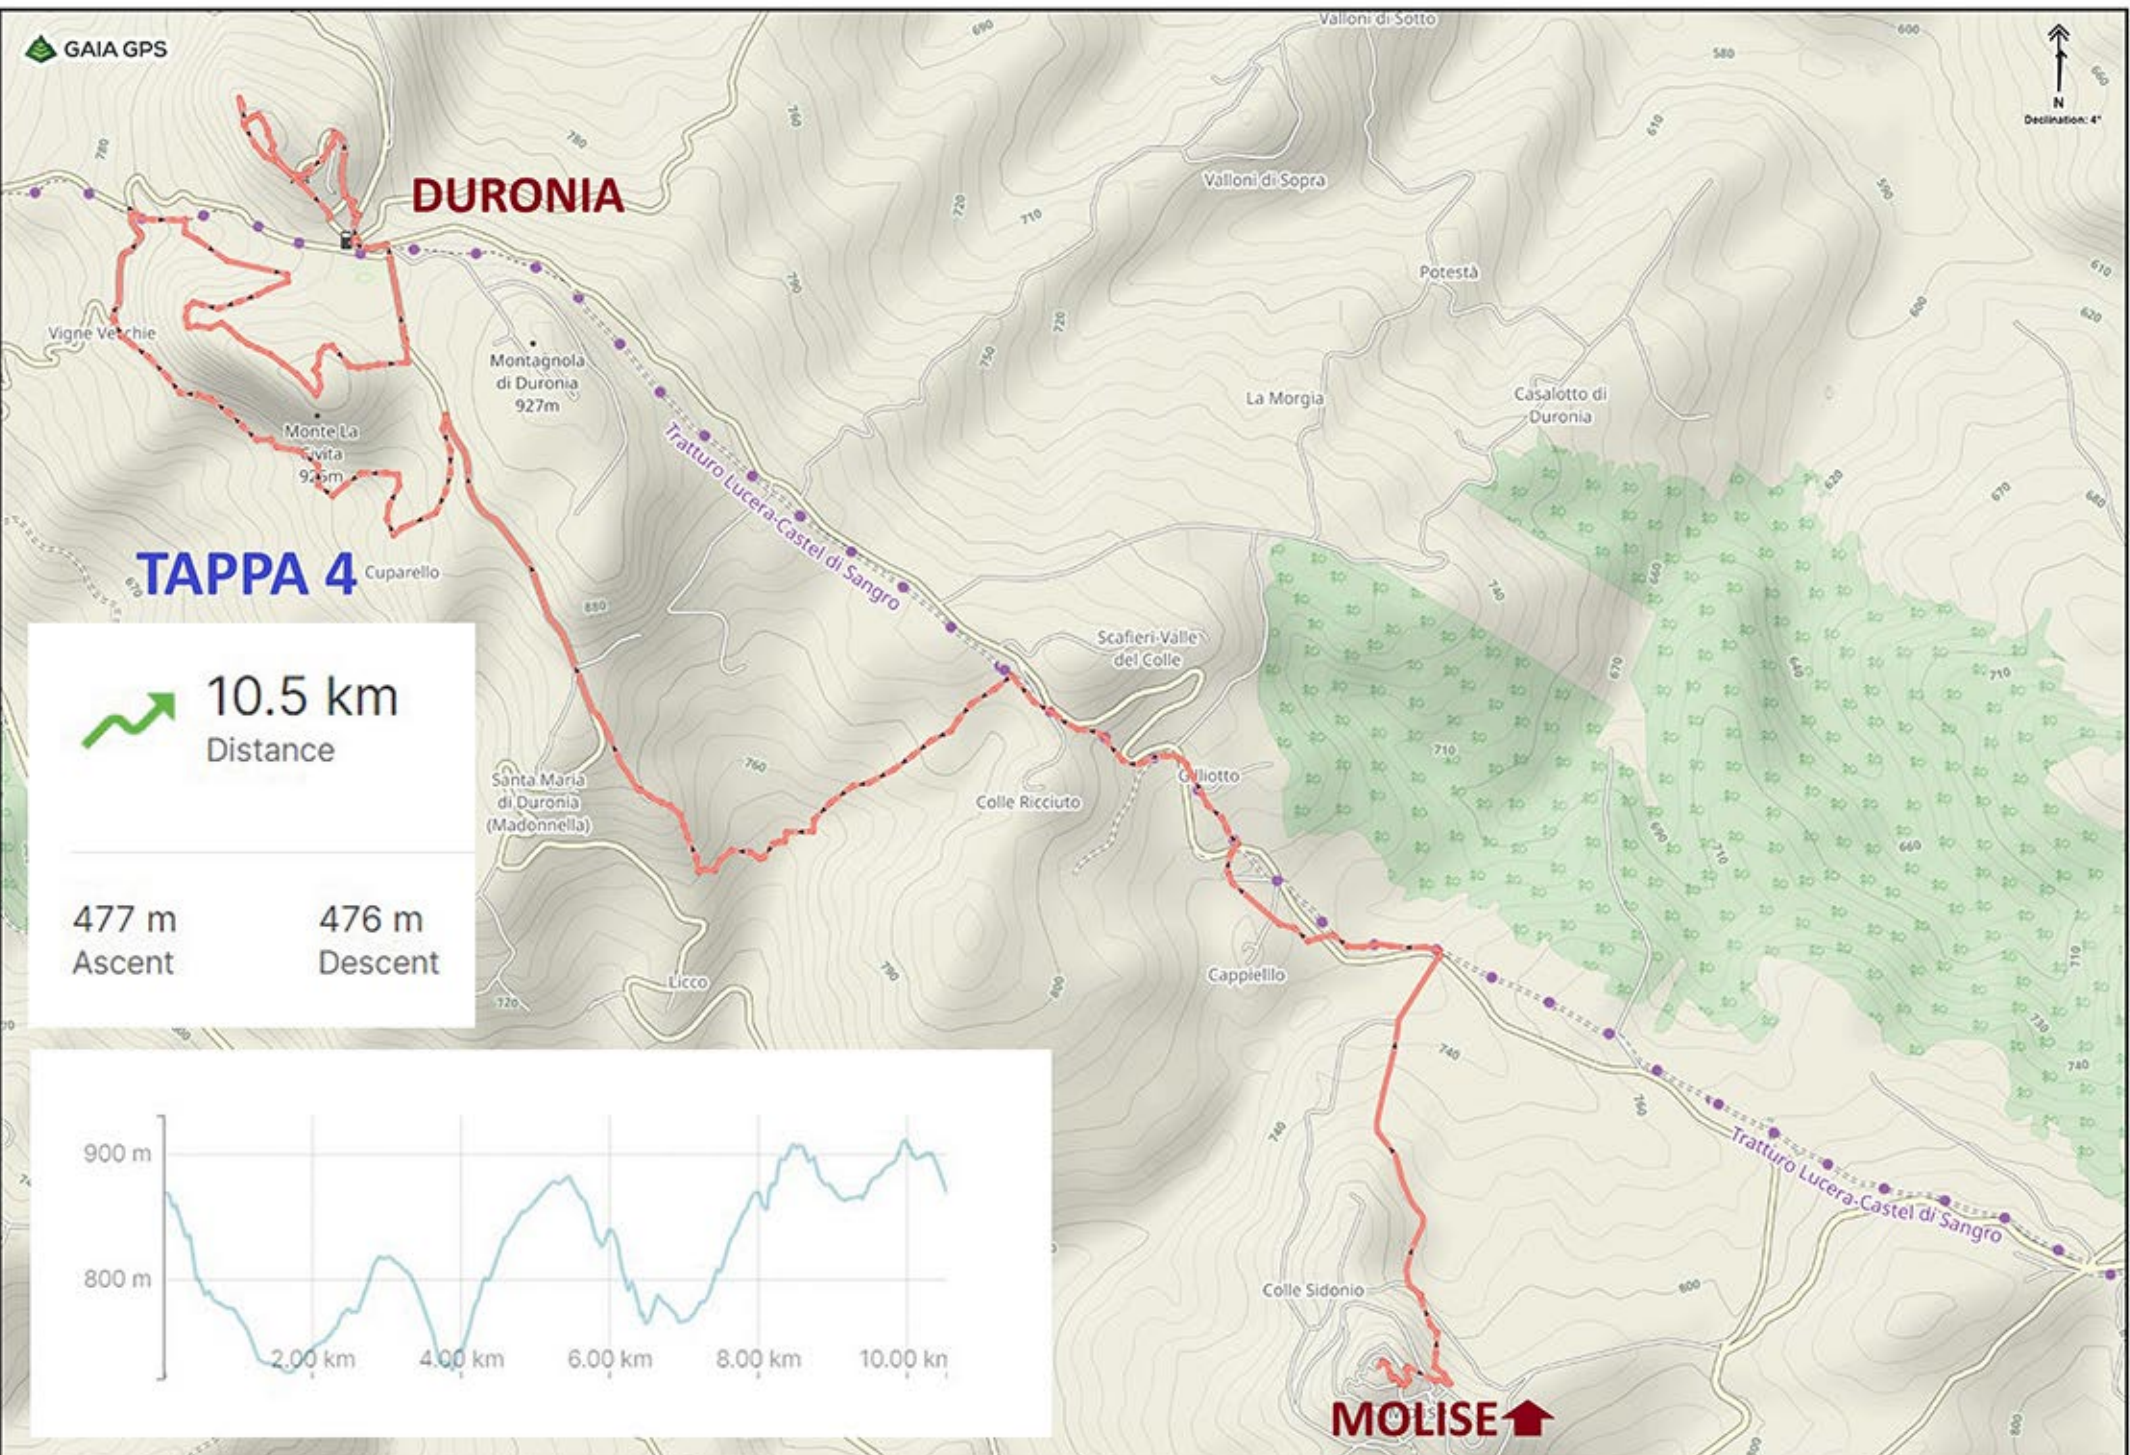

DURONIA

TAPPA 4

 **10.5 km**
Distance

477 m Ascent **476 m** Descent

MOLISE ↑